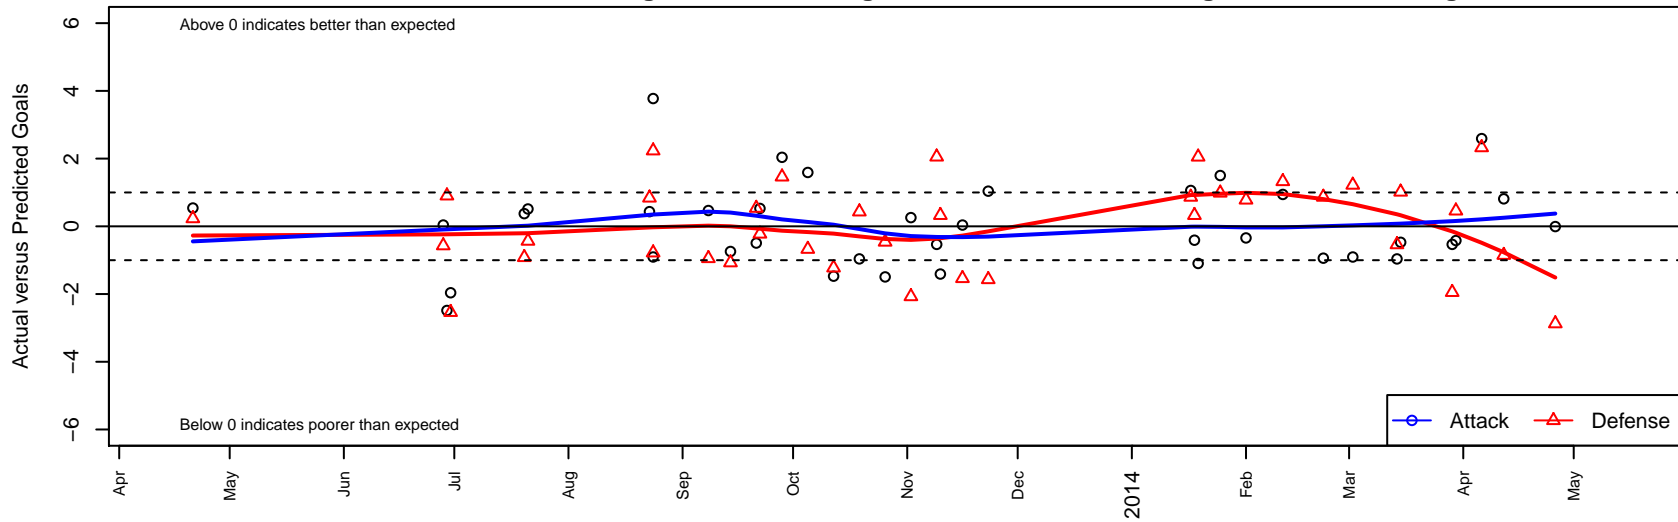

Slammers Orange B99
Dots are actual minus expected GF (blue circles) and GA (red triangles).
Blue line is smoothed change in attack strength. Red is smoothed change in defense strength.